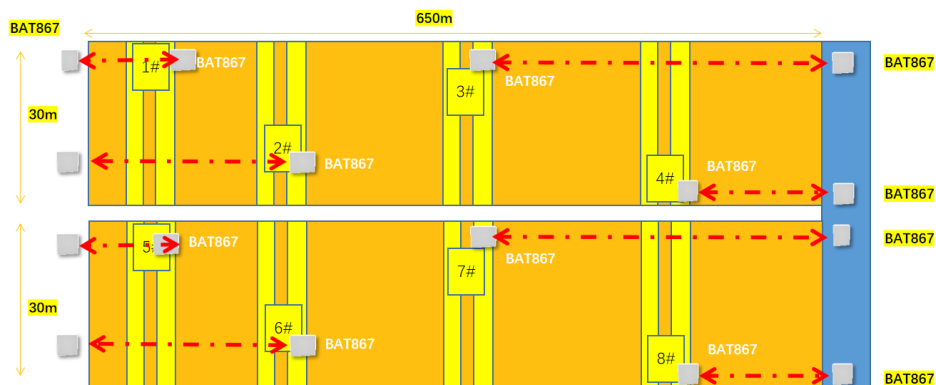

BAT 867-F restart wlan :too many tx timeout at 5G-high

Alex Liu - 2024-09-19 - BAT, WLC (HiLCOS)

1.Topology

a. There are 8 cranes

b. Every crane has 3 CCTV (totally 2Mbits) and 1 PLC

2.Installation

a. Installed a 867-F on the crane as a "Station"

b. Installed a 867-F on the ground as a "Ap", the ground AP is equal altitude to the Station .

c. 5.8Ghz antennas face to face .

3.Configuration

- a. firmware :10.34.5895-RU4 / 14.02.2023
- b. radio

Tags

BAT