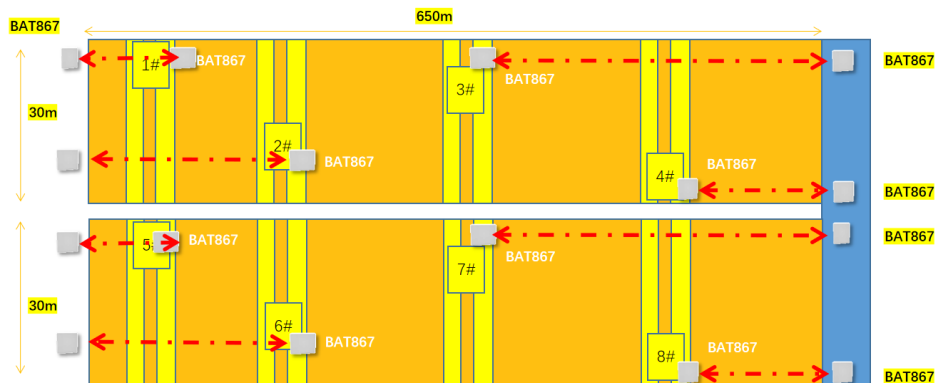

## BAT 867-F restart wlan :too many tx timeout at 5G-high

Alex Liu - 2024-09-19 - BAT, WLC (HiLCOS)

### 1.Topology

a. There are 8 cranes

b. Every crane has 3 CCTV (totally 2Mbits) and 1 PLC

### 2.Installation

a. Installed a 867-F on the crane as a "Station"

b. Installed a 867-F on the ground as a "Ap", the ground AP is equal altitude to the Station .

c. 5.8Ghz antennas face to face .