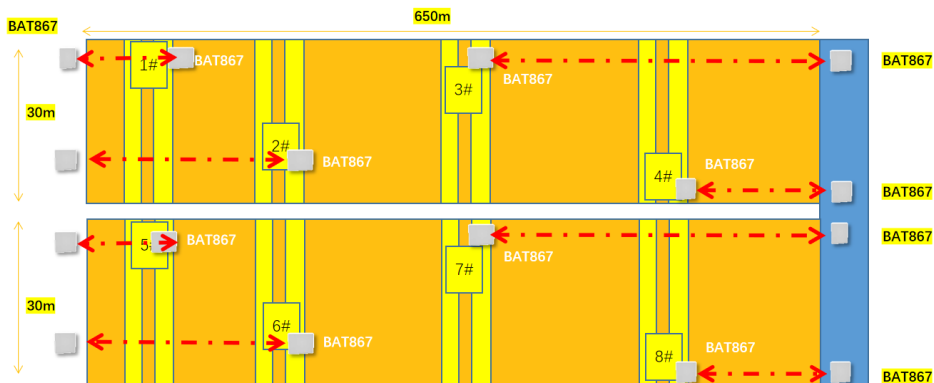

BAT 867-F restart wlan :too many tx timeout at 5G-high

Alex Liu - 2024-09-19 - BAT, WLC (HiLCOS)

1.Topology

a.There are 8 cranes

b.Every crane has 3 CCTV(totally 2Mbits) and 1 PLC

2.Installation

a.Installed a 867-F on the crane as a "Station"

b.Installed a 867-F on the grond as a "Ap",the ground AP is equal altitude to the Station .

c.5.8Ghz antennas face to face .

3.Configuration

- a. firmware :10.34.5895-RU4 / 14.02.2023
- b. radio

Tags

BAT

BAT867-F