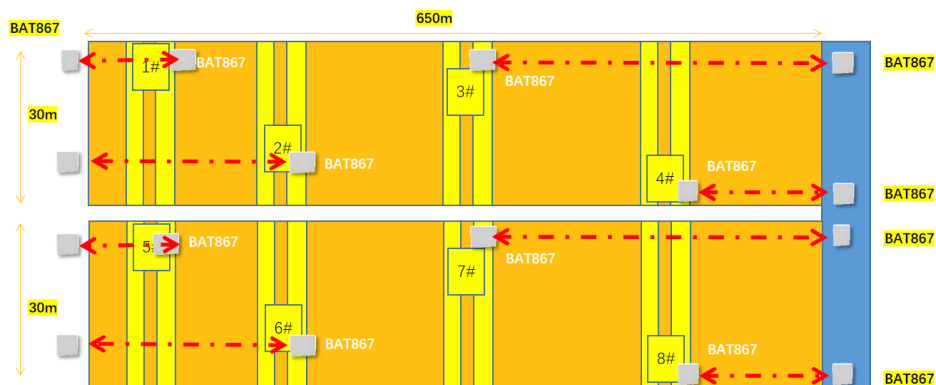

BAT 867-F restart wlan :too many tx timeout at 5G-high

Alex Liu - 2024-09-19 - BAT, WLC (HiLCOS)

1.Topology

a. There are 8 cranes

b. Every crane has 3 CCTV (totally 2Mbits) and 1 PLC

2.Installation

a. Installed a 867-F on the crane as a "Station"

b. Installed a 867-F on the ground as a "Ap", the ground AP is equal altitude to the Station .

c. 5.8Ghz antennas face to face .

3.Configuration

- a. firmware :10.34.5895-RU4 / 14.02.2023
- b. radio

Tag

BAT