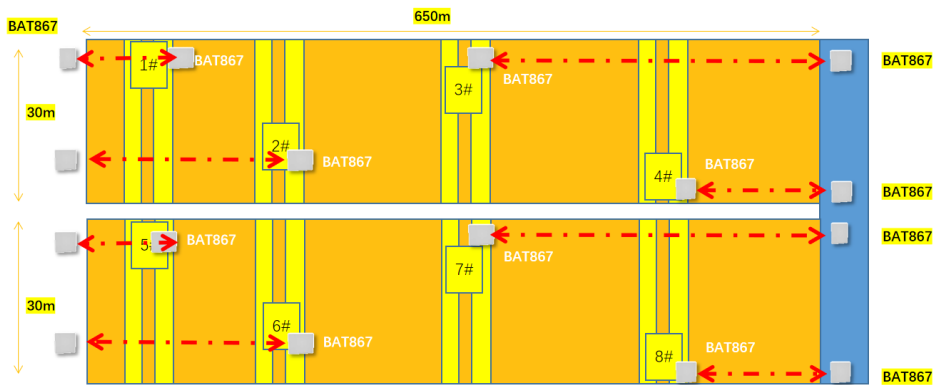

## BAT 867-F restart wlan :too many tx timeout at 5G-high

Alex Liu - 2024-09-19 - BAT, WLC (HiLCOS)

### 1.Topology

a. There are 8 cranes

b. Every crane has 3 CCTV(totally 2Mbits) and 1 PLC

### 2.Installation

a. Installed a 867-F on the crane as a "Station"

b. Installed a 867-F on the ground as a "Ap", the ground AP is equal altitude to the Station .

c. 5.8Ghz antennas face to face .