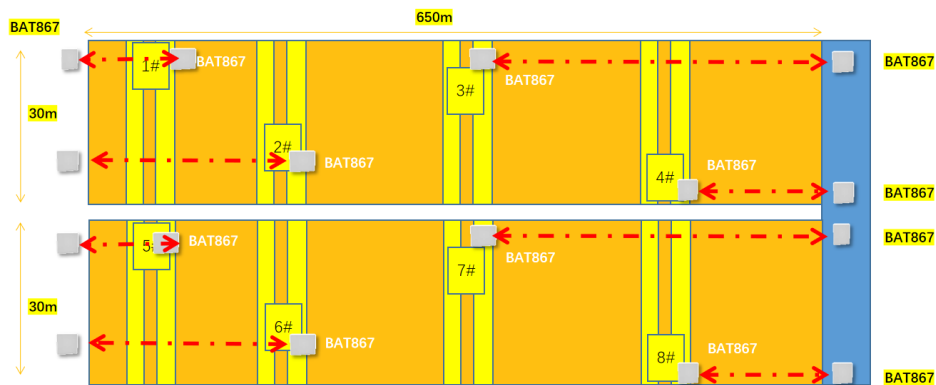

BAT 867-F restart wlan :too many tx timeout at 5G-high

Alex Liu - 2024-09-19 - BAT, WLC (HiLCOS)

1.Topology

a. There are 8 cranes

b. Every crane has 3 CCTV (totally 2Mbits) and 1 PLC

2.Installation

a. Installed a 867-F on the crane as a "Station"

b. Installed a 867-F on the ground as a "Ap", the ground AP is equal altitude to the Station .

c. 5.8Ghz antennas face to face .

3.Configuration

- a. firmware :10.34.5895-RU4 / 14.02.2023
- b. radio

标记

BAT